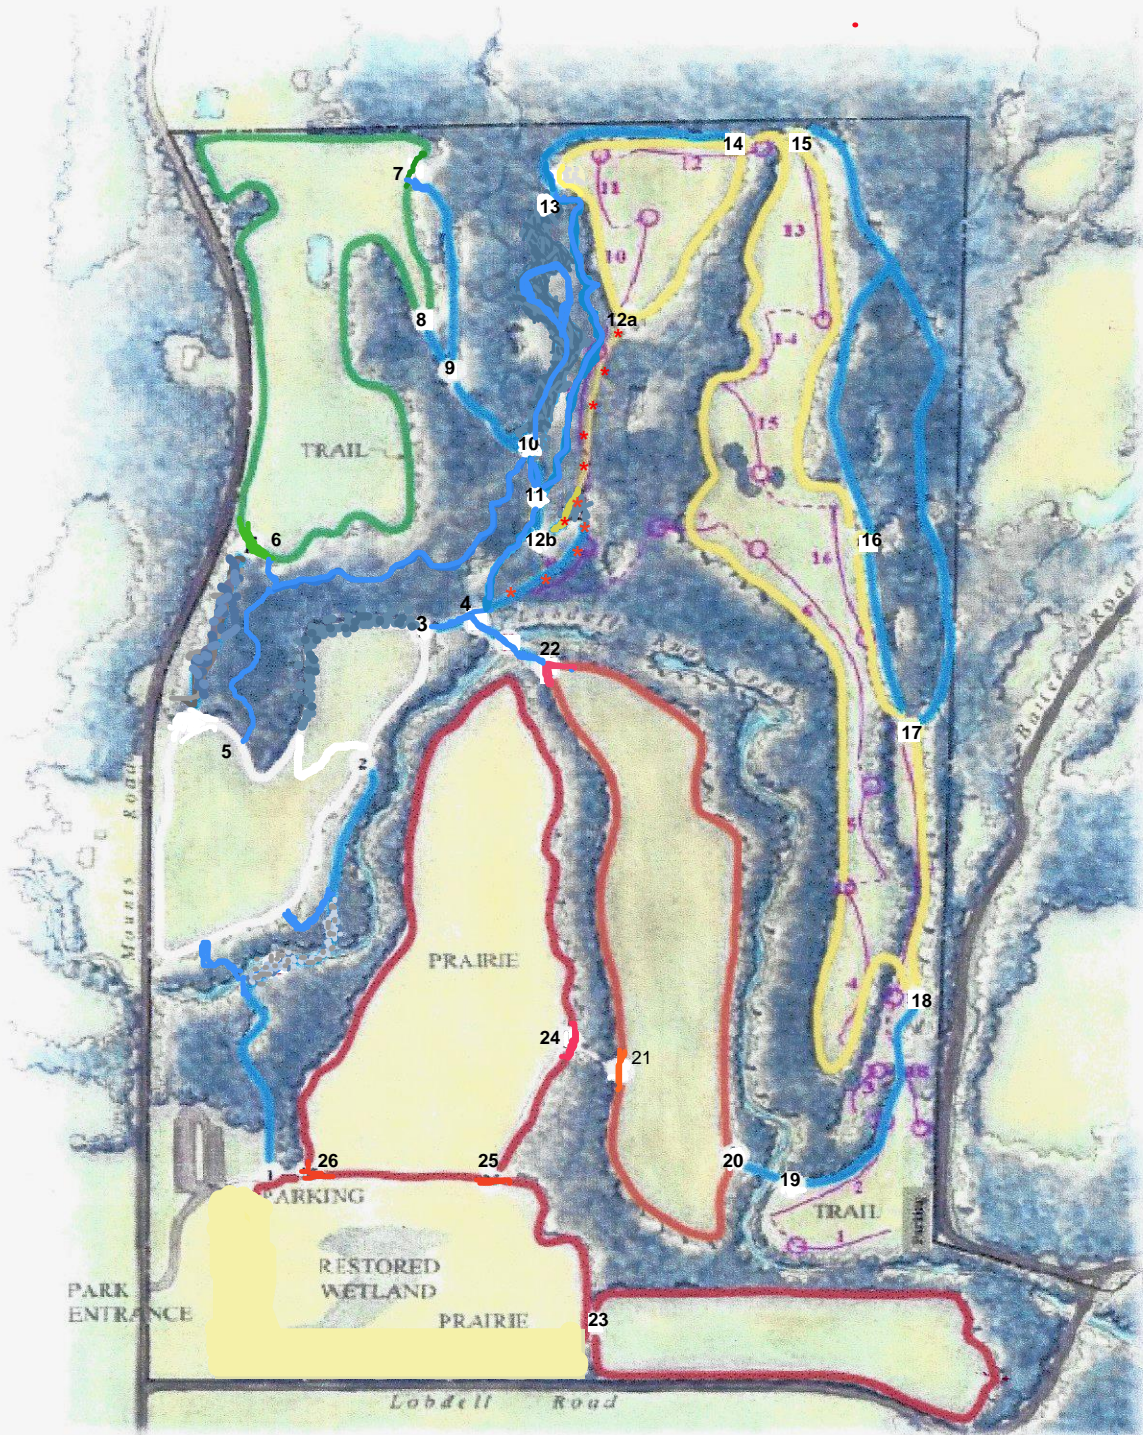

To Check Trail Closures,
 Call Our Trail Hotline:
 740.349.4823

**** Yellow trail between markers 12a & 12b is CLOSED to HORSES.**
All trails marked with red stars are Closed to Horses.

Lobdell Reserve

Licking County, Ohio

0' 200' 400'

Legend

-  Loop 1
-  Loop 2
-  Loop 3
-  Loop 4
-  Loop 5
-  Connector Trails