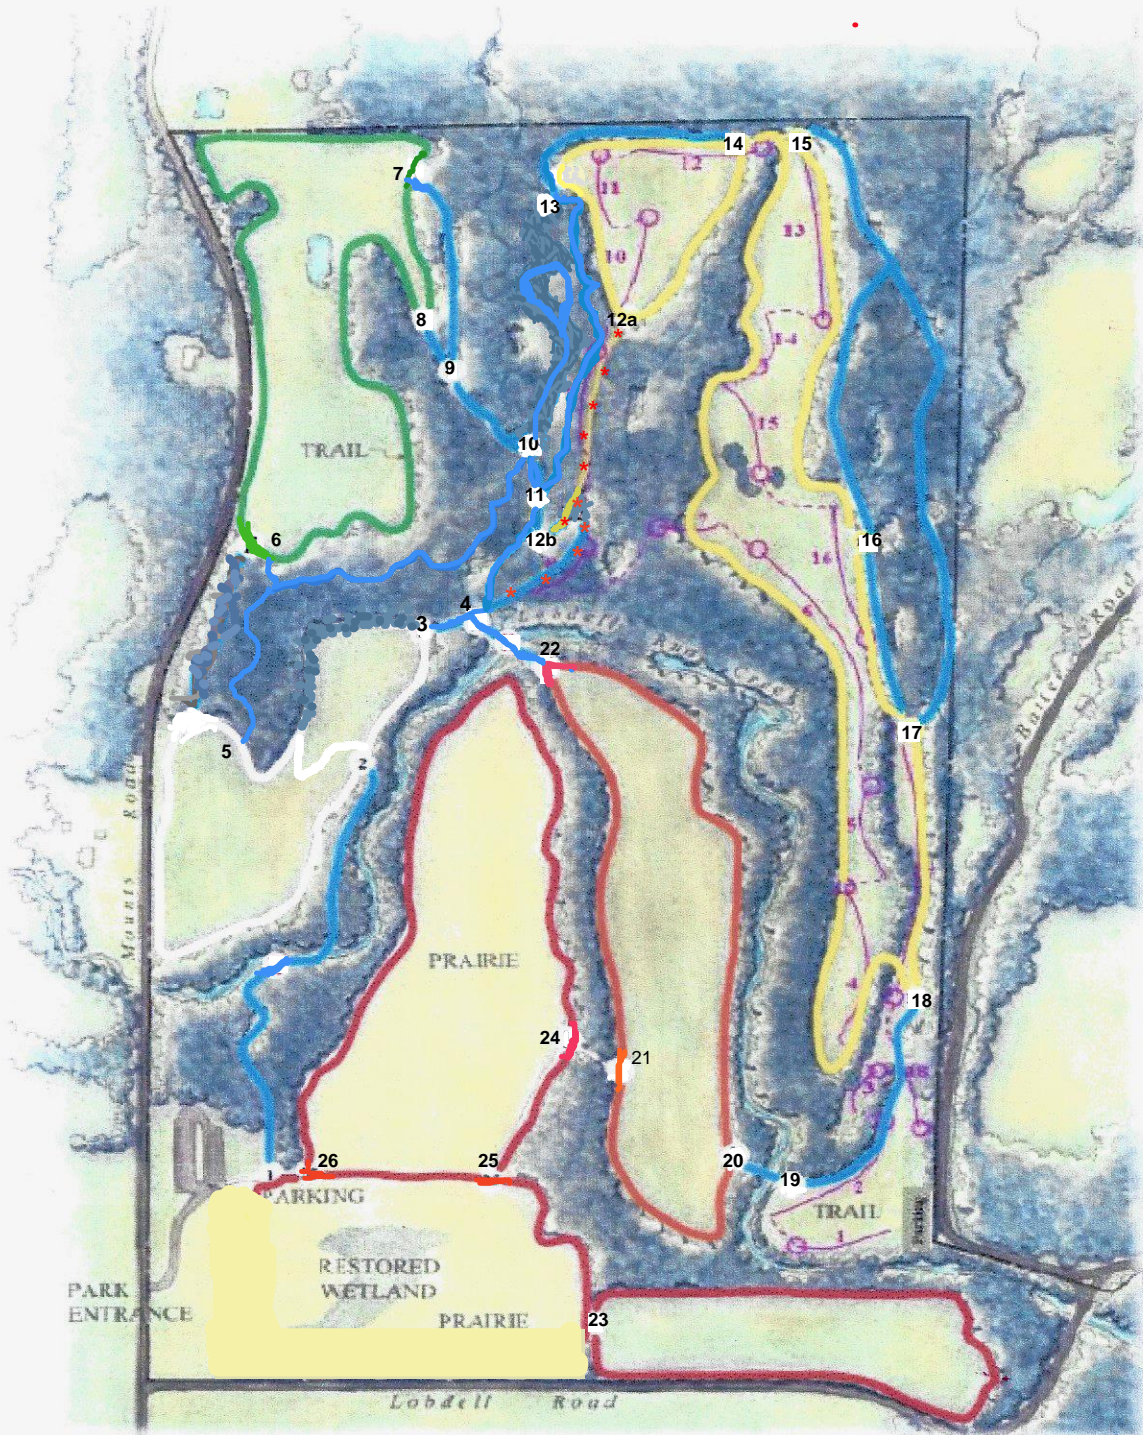

To Check Trail Closures,  
 Call Our Trail Hotline:  
 740.349.4823

**\*\* Yellow trail between markers 12a & 12b  
 is CLOSED to HORSES.  
 All trails marked with red stars are Closed to Horses.**

## Lobdell Reserve

Licking County, Ohio

0' 200' 400'

### Legend

- Loop 1
- Loop 2
- Loop 3
- Loop 4
- Loop 5
- Connector Trails