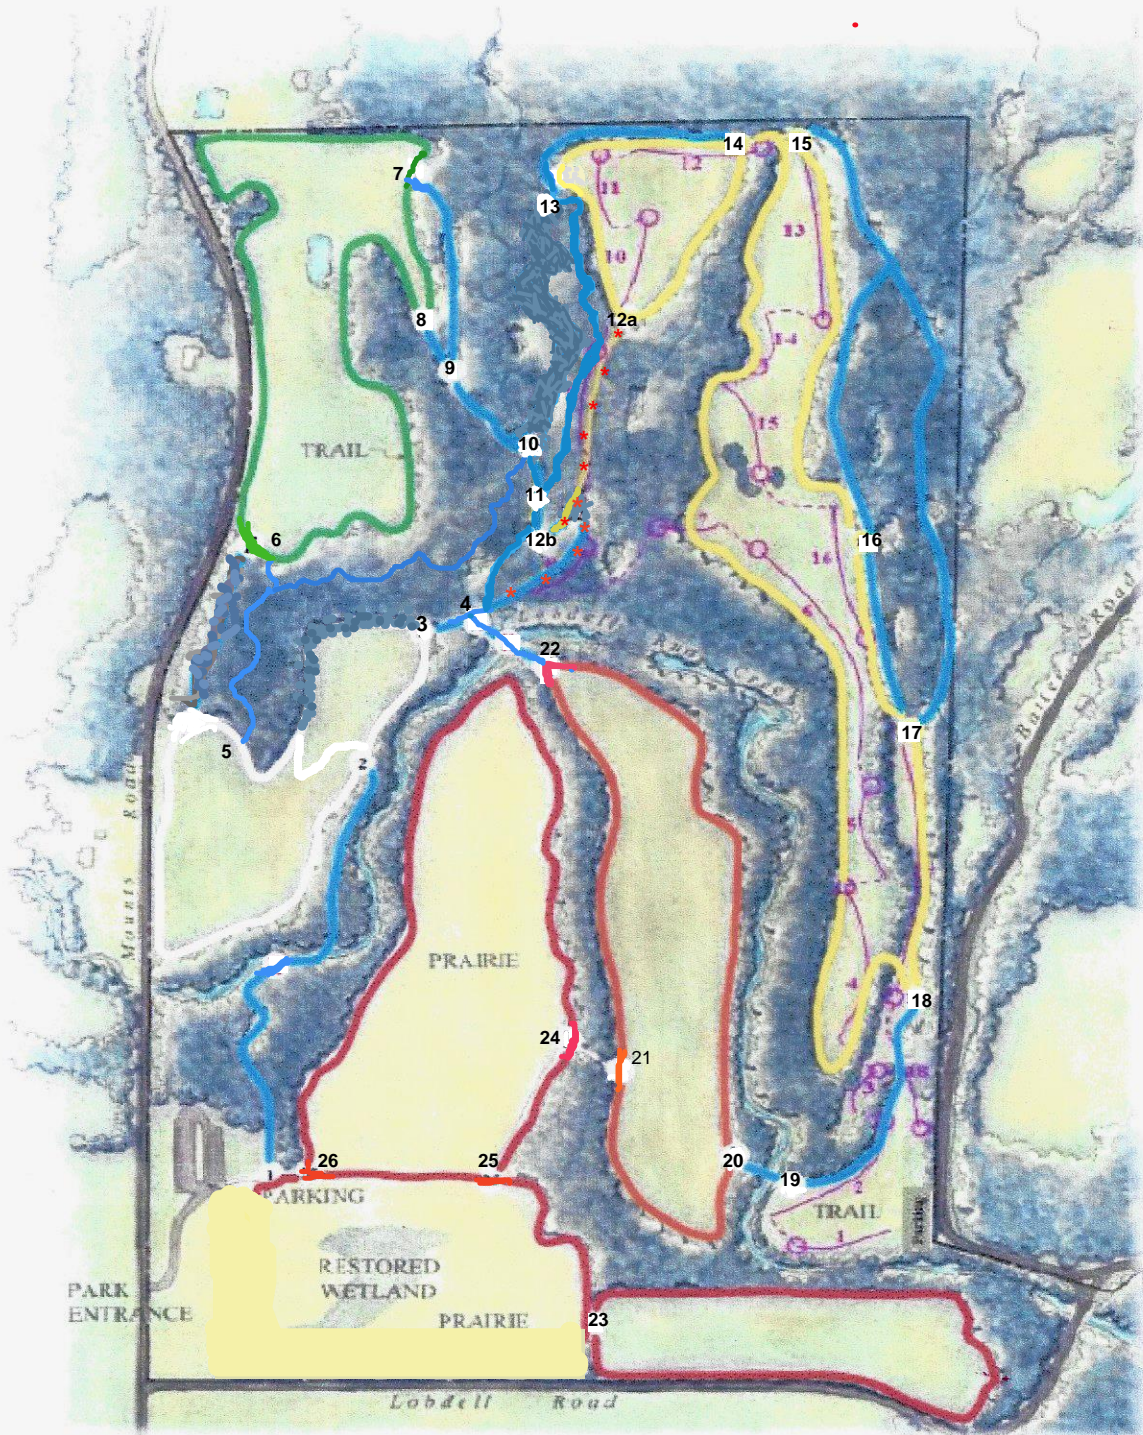

To Check Trail Closures,
 Call Our Trail Hotline:
 740.349.4823

**** Yellow trail between markers 12a & 12b is CLOSED to HORSES.**
All trails marked with red stars are Closed to Horses.

Lobdell Reserve

Licking County, Ohio

0' 200' 400'

Legend

-  Loop 1
-  Loop 2
-  Loop 3
-  Loop 4
-  Loop 5
-  Connector Trails