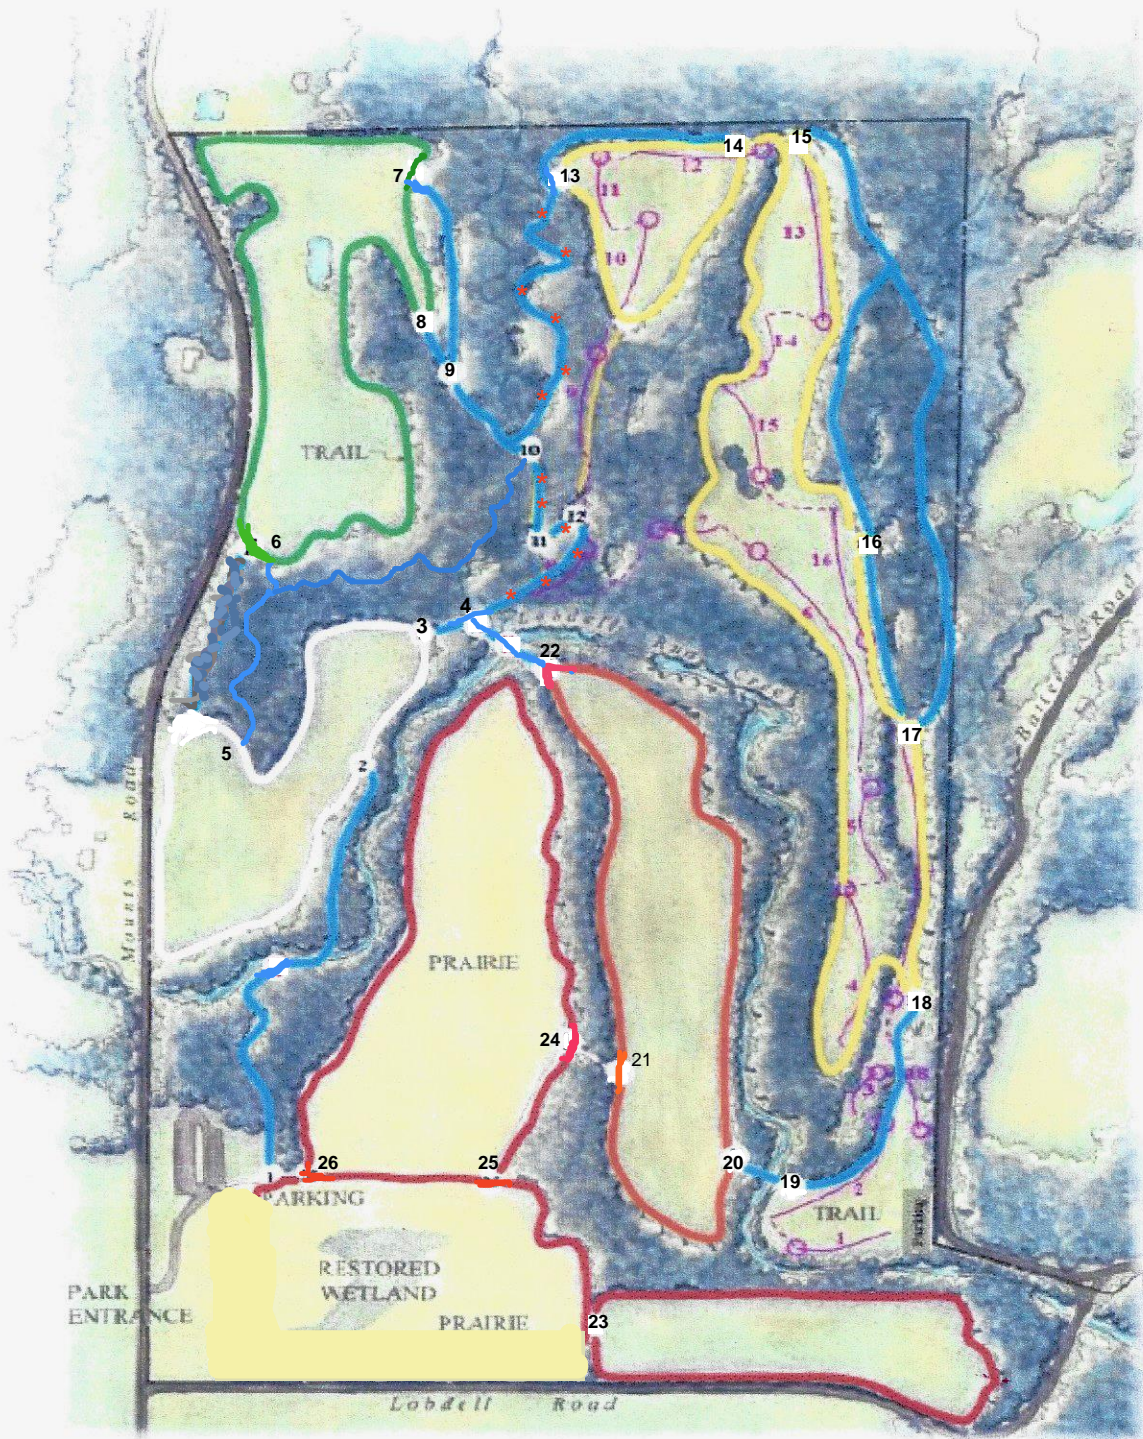

To Check Trail Closures,
 Call Our Trail Hotline:
 740.349.4823

**** Blue connector trails between markers 4 to 11 to 10, and 10 to 13 currently closed to horses (marked on map w/red stars)**

Lobdell Reserve

Licking County, Ohio

0' 200' 400'

Legend

- Loop 1
- Loop 2
- Loop 3
- Loop 4
- Loop 5
- Connector Trails