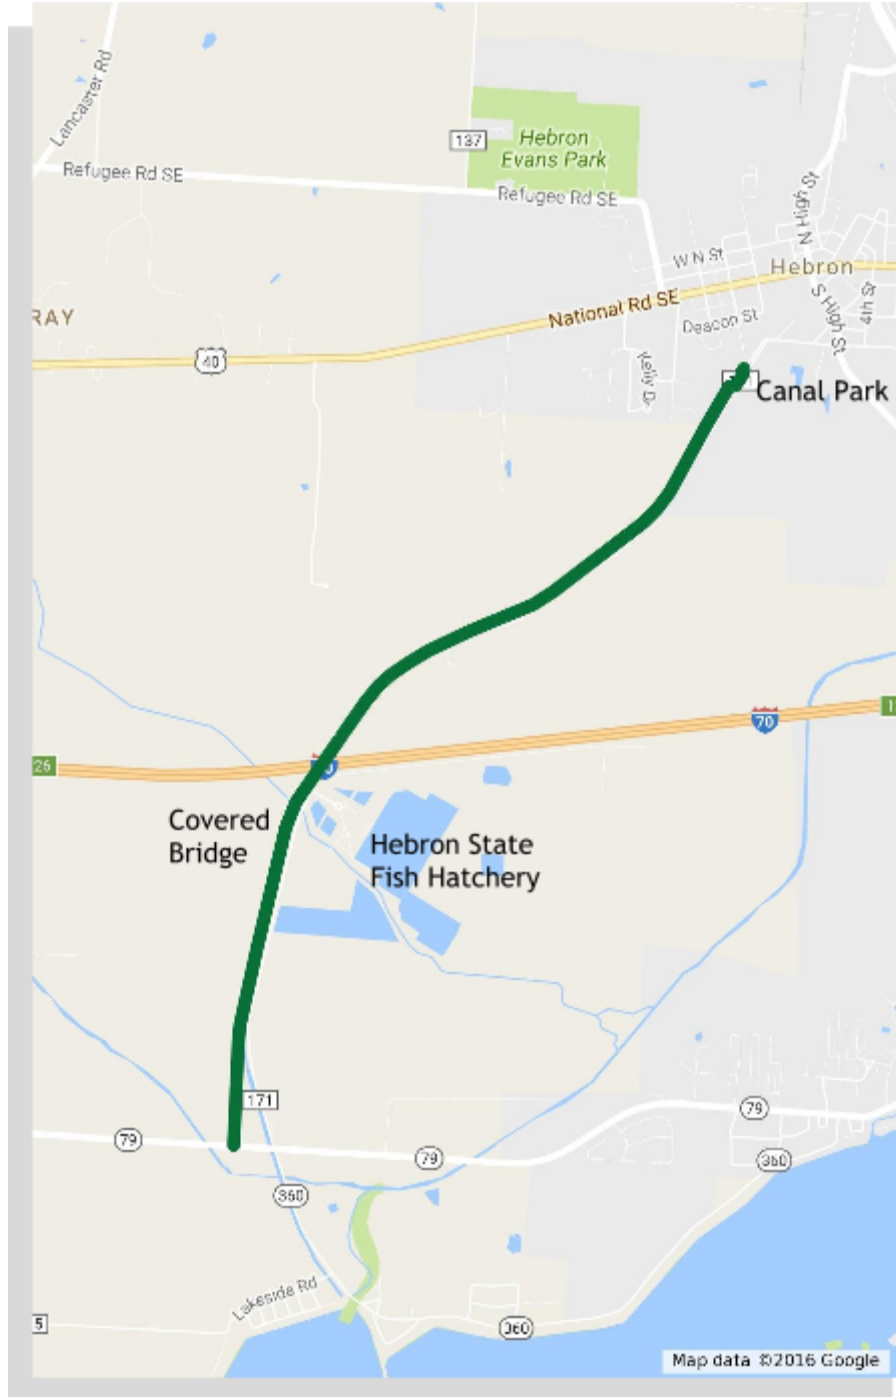

Ohio Canal Greenway

Licking Park District

Trail distance is 3 miles from Canal Park to Rt. 79. The trail follows the original canal's tow path.